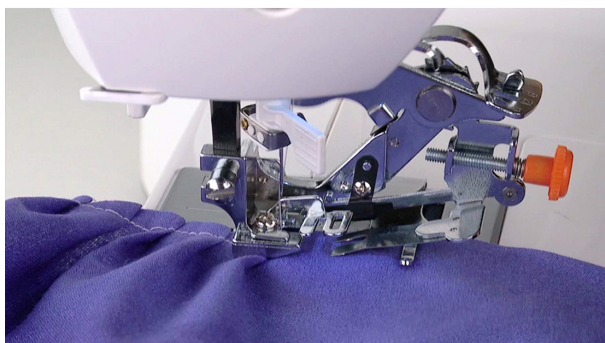

SINGER®

Singer Ruffler Foot (250027013-06)

Model No: 250027013-06

Price:

Rs. 3,371

Warranty:

0 No(s) manufacturer warranty.

Delivery: