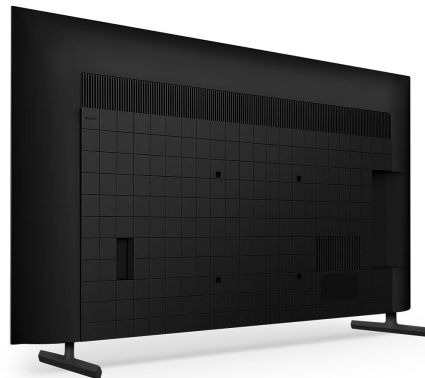

SONY

Sony 55" X80L 4K UHD HDR Google TV (KM-55X80L)

Model No: KD-55X80L

Price:

Rs. 559,999

Warranty:

3 Years(s) manufacturer warranty.
3 Year Warranty.

Delivery:

Specifications:

- :Type: SMART TV (ANDROID TV)
- :Screen Size: 55"
- :Display Type: LCD
- :Display Resolution: 3840x2160
- :Color: Black
- :Refresh Rate: Panel: 60Hz
- :Backlight Type: Direct LED
- :Design - Frame Colour: Black
- :Design - Stand Design: Slim T shaped wedged stand
- :Picture (Processing) - Colour Enhancement: 4K HDR Processor X1™
- :Picture (Processing) - Clarity Enhancement: 4K X-Reality™ PRO
- :Picture (Processing) - Contrast Enhancement: Object-based HDR remaster, Dynamic Contrast Enhancer
- :Picture (Processing) - HDR (High Dynamic Range) Compatibility: Yes(HDR10, HLG, Dolby Vision)
- :Picture (Processing) - Picture Processor: 4K HDR Processor X1™
- :Picture (Processing) - Motion Enhancer: Motionflow™ XR 200 (Native 50Hz), Auto mode
- :Picture (Processing) - Video Signal Support: HDMI™ signal :4096x2160p(24,50,60Hz), 3840x2160p(24,25,30,50,60Hz), 1080p(30,50,60Hz), 1080/24p, 1080i(50,60Hz), 720p(30,50,60Hz), 720/24p, 576p, 480p
- :Sound (Speakers / Amplifier) - Speaker Type: Bass Reflex Speaker X-Balanced Speaker
- :Sound (Speakers / Amplifier) - Audio Power Output: 10W + 10W
- :Sound (Processing) - Dolby Audio Format Support: Dolby™ Audio, Dolby™ Atmos
- :Sound (Processing) - DTS Audio Format Support: DTS Digital Surround
- :Software - Electronic Program Guide (EPG): Yes
- :Software - On/Off Timer: Yes
- :Software - Sleep Timer: Yes
- :Software - Closed Captions (Analog/Digital): Analogue)No (Digital)Subtitle
- :Software - Voice Search: (Voice Search)Yes4/(Built-in Mic)Yes
- :Software - Text Magnification: Yes
- :Software - Text Input Language: ARABIC / BULGARIAN / CATALAN / CROATIAN / CZECH / DANISH / DUTCH / ENGLISH / ESTONIAN / FINNISH / FRENCH / GERMAN / GREEK / HEBREW / INDONESIAN / ITALIAN / JAPANESE / NORWEGIAN / PERSIAN / POLISH / PORTUGUESE / ROMANIAN / RUSSIAN /