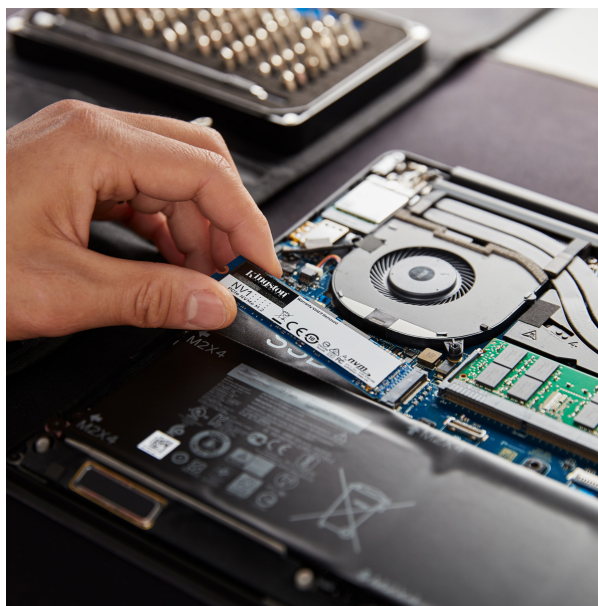

Kingston NV1 NVMe PCIe SSD M.2 2280 (250GB)

Model No: KG-SNVS-250GB-NVME-SSD

250GB

250GB

Price:

Rs. 23,099

Warranty:

---

3 Years(s) manufacturer warranty.
3 Year Limited Warranty.