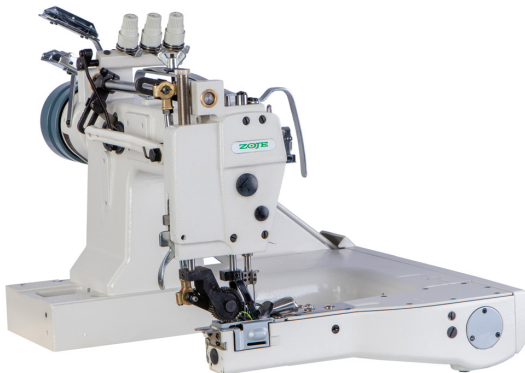

Zoje 3 Needle Feed Off The Arm Machine MCZJ928XH-2PL

Model No: MCZJ928XH-2PL

Price:

Rs. 385,299

Warranty:

1 Years(s) manufacturer warranty.
1 Year Manufacturer Warranty.

Delivery:

Delivery - Standard 3 To 5 Working Days.

Specifications:

- Type: Feed Off The Arm Machine
- Motor Type: Clutch
- Number Of Stitches: 1
- Needle: TVX5 #21
- Speed / Stitches Per Minute: 3000
- Table / Stand: yes
- Ideal/Suitable For: Sewing
- Power: 400W
- Voltage / Phase: 220V Single Phase
- Dimensions: 570x540x470 mm (Head) & 1240x580x720 mm (Table Stand)
- Weight: 108Kg
- Warranty: 1 Year Warranty