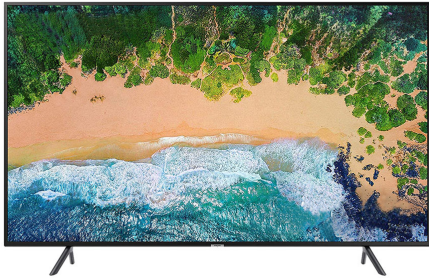

SINGER®

Dolphin High Towel Rack with Knobs

Model No: QA_Test_0205

Price:

Rs. 11,500

Delivery:

Delivery - Standard 3 To 5 Working Days.

- Delivery Within 3 Working Days For Colombo And Suburbs, 5 Working Days For Other Locations.
- For Any Invoice Up To Rs.9,999, A Delivery Rate Of Rs.500 Will Be Charged.
- For Any Invoice From Rs.10,000 To 19,999, A Delivery Rate Of Rs.700 Will Be Charged.
- For Any Invoice From Rs.20,000 To 49,999, A Delivery Rate Of Rs.900 Will Be Charged.
- For Any Invoice From Rs.50,000 To 99,999, A Delivery Rate Of Rs.1200 Will Be Charged.
- For Any Invoice From Rs.100,000 To 149,999, A Delivery Rate Of Rs.1500 Will Be Charged.
- For Any Invoice From Rs.150,000 And Above, A Delivery Rate Of Rs.2000 Will Be Charged.