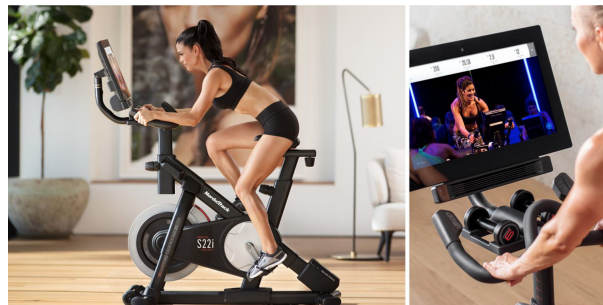

NordicTrack Commercial S22I Studio Cycle

Model No: QT-NT-S22I

Price:

Rs. 1,415,899

Warranty:

---

1 Year(s) manufacturer warranty.

The Frame (Coating Excluded) â€“ 1 Years, Parts â€“ 1 Year, Toe Cage, Straps, Seats, Break Pads, Drive Belt (Wear Items) â€“ 90 Days, Labor â€“ 1 Year