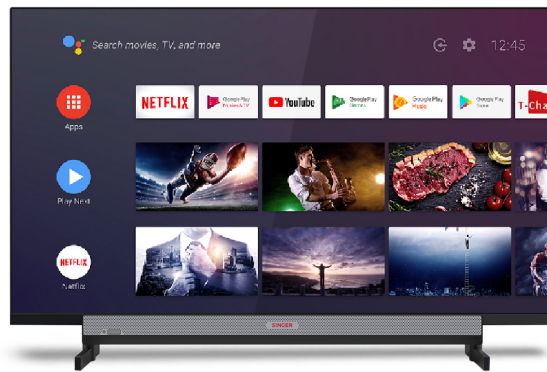

## Singer Vista 32" HD Android Smart TV

Model No: SLE32G690

## **Specifications:**

---

- Type: HD
- Screen Size: 32"
- Display Type: HD
- Display Resolution: 1366\*768
- Viewing Angle: 178°/178°
- Brightness: 230(Typ)
- Color: Black
- Refresh Rate: 60Hz
- Backlight Type: DLED
- Comb Filter: N
- Noise Reduction: N
- Design - Info: Full Screen
- Design - Frame Colour: silver
- Design - Stand Design: Metal strip
- Picture (Processing) - Colour Enhancement: Y
- Picture (Processing) - Clarity Enhancement: Y
- Picture (Processing) - Contrast Enhancement: Y
- Picture (Processing) - Picture Modes: Standard/Movie/User/Dynamic
- Picture (Processing) - HDR (High Dynamic Range) Compatibility: N
- Picture (Processing) - Picture Processor: Mali470 Triple core
- Sound (Speakers / Amplifier) - Speaker Type: Bottom
- Sound (Speakers / Amplifier) - Audio Power Output: 2\*6W
- Sound (Processing) - Sound Modes: Standard/Music/Movie/Sport/User
- Sound (Processing) - Dolby Audio Format Dupport: Dolby Digital Plus
- Software - Electronic Program Guide (EPG): Y
- Software - On/Off Timer: Y
- Software - Sleep Timer: Y
- Software - Closed Captions (Analog/Digital): Yes?Only for DTV Programme
- Software - Voice Search: Y
- Software - Text Magnification: Y