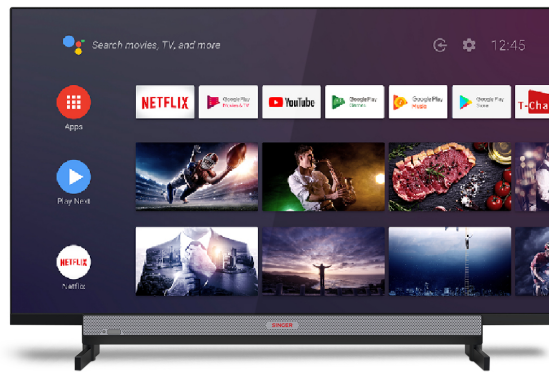

SINGER®

Singer Vista 32" HD Android Smart TV

Model No: SLE32G690

Price:

Rs. 110,499

Warranty:

2 Years(s) manufacturer warranty.
2 Years Manufacturer Warranty.

Delivery:

Specifications:

- Type: HD
- Screen Size: 32"
- Display Type: HD
- Display Resolution: 1366*768
- Viewing Angle: 178°/178°
- Brightness: 230(Typ)
- Color: Black
- Refresh Rate: 60Hz
- Backlight Type: DLED
- Comb Filter: N
- Noise Reduction: N
- Design - Info: Full Screen
- Design - Frame Colour: silver
- Design - Stand Design: Metal strip
- Picture (Processing) - Colour Enhancement: Y
- Picture (Processing) - Clarity Enhancement: Y
- Picture (Processing) - Contrast Enhancement: Y
- Picture (Processing) - Picture Modes: Standard/Movie/User/Dynamic
- Picture (Processing) - HDR (High Dynamic Range) Compatibility: N
- Picture (Processing) - Picture Processor: Mali470 Triple core
- Sound (Speakers / Amplifier) - Speaker Type: Bottom
- Sound (Speakers / Amplifier) - Audio Power Output: 2*6W
- Sound (Processing) - Sound Modes: Standard/Music/Movie/Sport/User
- Sound (Processing) - Dolby Audio Format Dupport: Dolby Digital Plus
- Software - Electronic Program Guide (EPG): Y
- Software - On/Off Timer: Y
- Software - Sleep Timer: Y
- Software - Closed Captions (Analog/Digital): Yes?Only for DTV Programme
- Software - Voice Search: Y
- Software - Text Magnification: Y