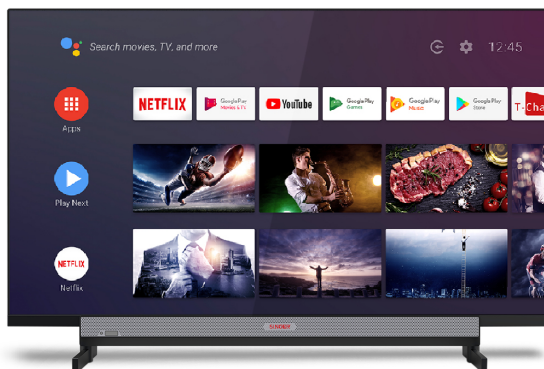

## Singer Vista 43" Full HD Android Smart TV

Model No: SLE43G690

## **Specifications:**

---

- Type: Full HD
- Screen Size: 43"
- Display Type: Full HD
- Display Resolution: 1920\*1080
- Viewing Angle: 178°/178°
- Brightness: 350(Typ)
- Color: Black
- Refresh Rate: 60Hz
- Backlight Type: DLED
- Comb Filter: N
- Noise Reduction: N
- Design - Info: Full Screen
- Design - Frame Colour: silver
- Design - Stand Design: Metal strip
- Picture (Processing) - Colour Enhancement: Y
- Picture (Processing) - Clarity Enhancement: Y
- Picture (Processing) - Contrast Enhancement: Y
- Picture (Processing) - Picture Modes: Standard/Movie/User/Dynamic
- Picture (Processing) - HDR (High Dynamic Range) Compatibility: N
- Picture (Processing) - Picture Processor: Mali470 Triple core
- Sound (Speakers / Amplifier) - Speaker Type: Bottom
- Sound (Speakers / Amplifier) - Audio Power Output: 2\*8W
- Sound (Processing) - Sound Modes: Standard/Music/Movie/Sport/User
- Sound (Processing) - Dolby Audio Format Dupport: Dolby Digital Plus
- Sound (Processing) - DTS Audio Format Support: Dolby DAP
- Software - Electronic Program Guide (EPG): Y
- Software - On/Off Timer: Y
- Software - Sleep Timer: Y
- Software - Closed Captions (Analog/Digital): Yes?Only for DTV Programme
- Software - Voice Search: Y