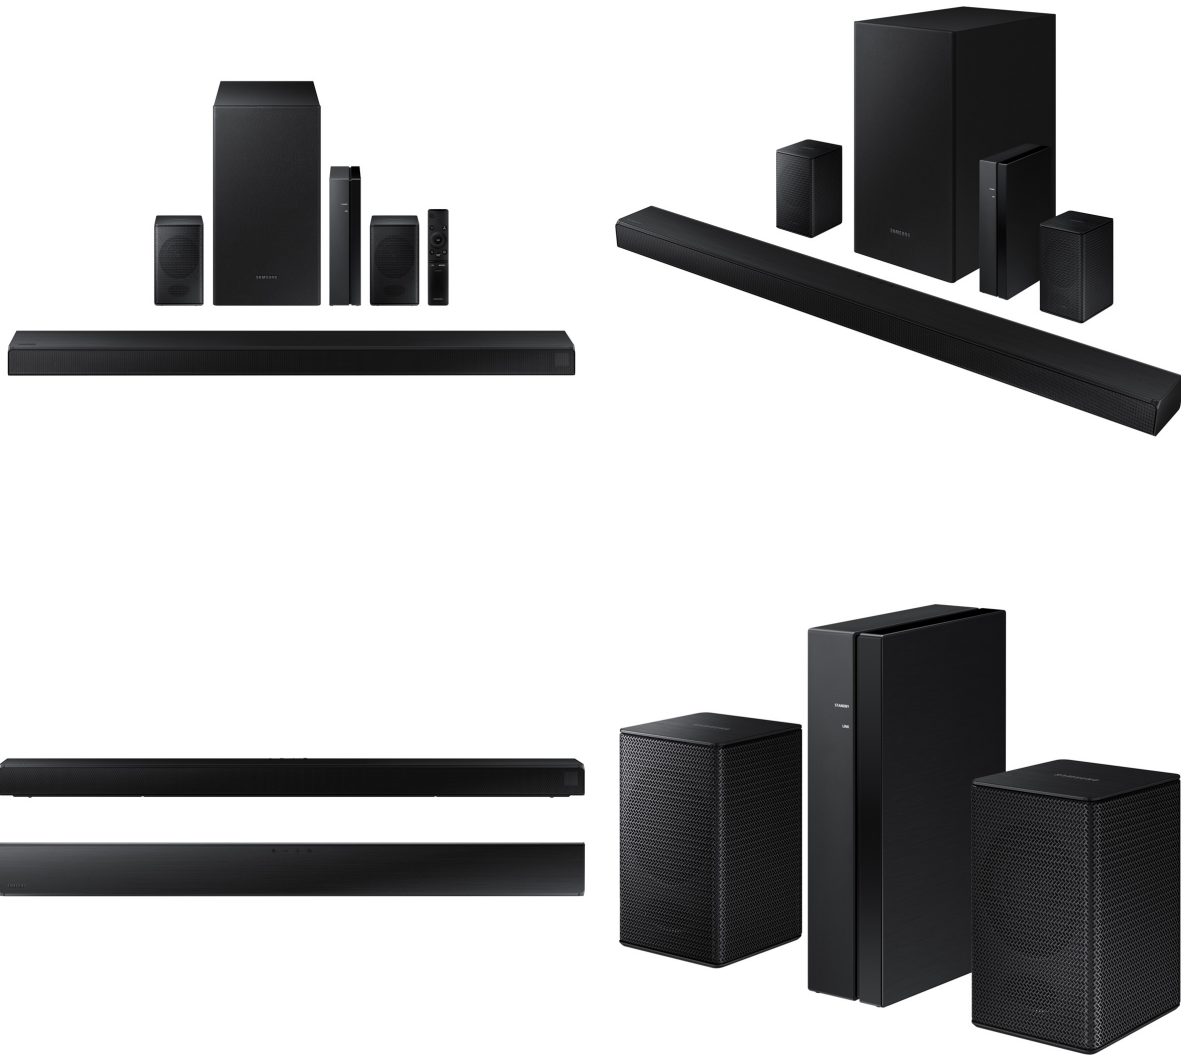

SAMSUNG

Samsung HW-T670 Sound Bar - 5.1Ch, 3D Surround, 460W

Model No: SMGHWT670

Price:

Rs. 174,999

Warranty:

1 Years(s) manufacturer warranty.
1 Year Manufacturer Warranty.

Delivery:

Specifications:

- Type: Sound Bar
- Power Output: 460W
- Speaker System: 5.1 Stereo
- Surround: Yes
- Sound Features: Game Pro, Adaptive Sound, DTS Virtual
- Sound Entertainments: Q Symphony, Acoustic Beam
- Display / Panel: Yes
- Bluetooth: Yes
- Speaker / Woofer Specifications: Wireless Subwoofer + Wireless Rear Kit
- Playable Formats (Data): MP3, WAV, OGG, FLAC, AIFF
- Inputs: Optical, HDMI
- Outputs: HDMI
- Memory Card / USB Support: Yes
- Remote Control: One Remote Control
- Dimensions: 1036.0 x 460.0 x 252.0 mm
- Weight: 10.8 Kg
- Colors: Black
- Warranty: 1 Year