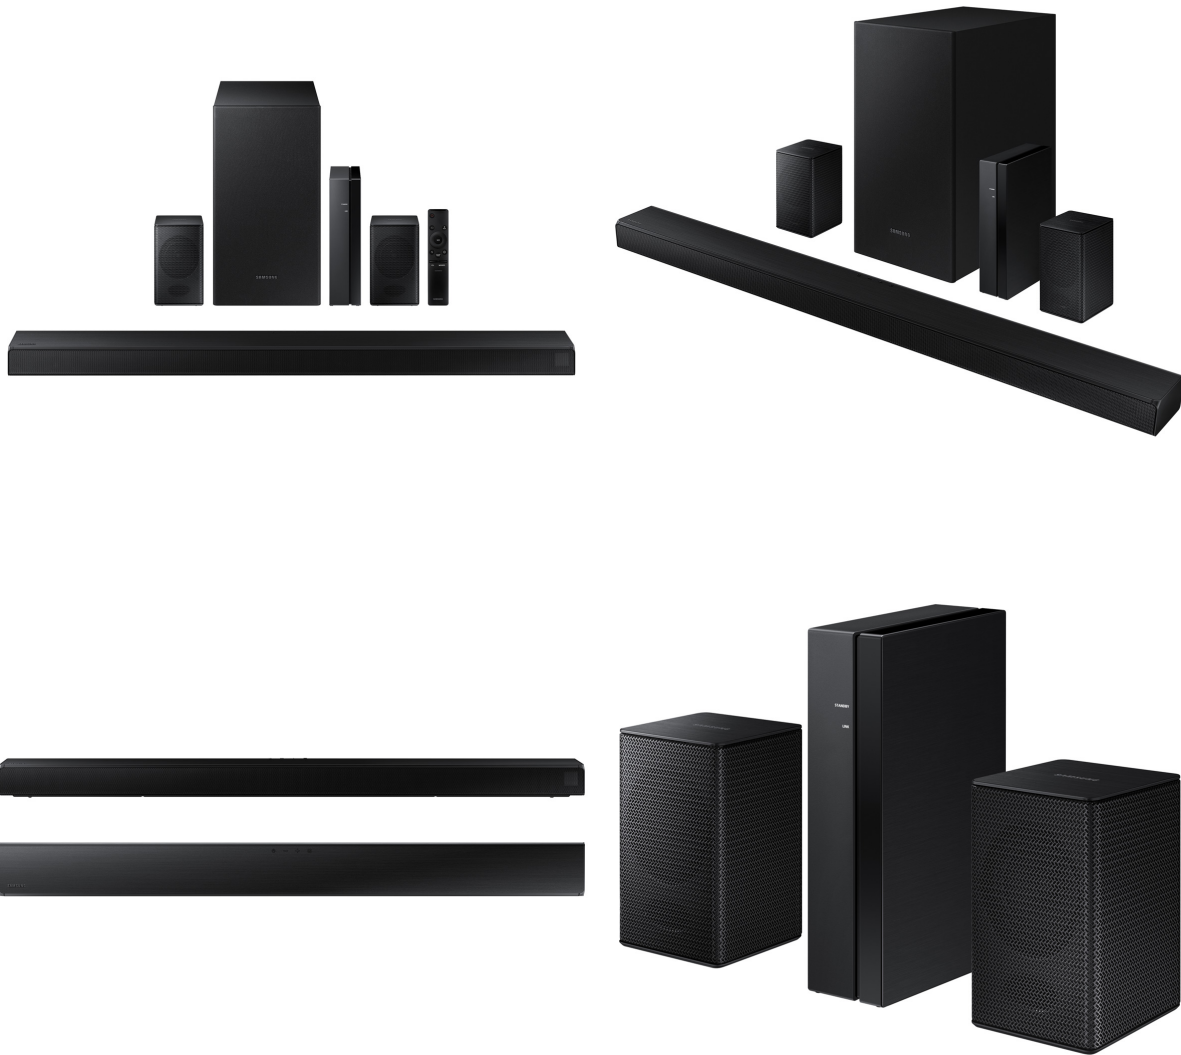

# SAMSUNG

## Samsung HW-T670 Sound Bar - 5.1Ch, 3D Surround, 460W

Model No: SMGHWT670

## **Specifications:**

---

- Type: Sound Bar
- Power Output: 460W
- Speaker System: 5.1 Stereo
- Surround: Yes
- Sound Features: Game Pro, Adaptive Sound, DTS Virtual
- Sound Entertainments: Q Symphony, Acoustic Beam
- Display / Panel: Yes
- Bluetooth: Yes
- Speaker / Woofer Specifications: Wireless Subwoofer + Wireless Rear Kit
- Playable Formats (Data): MP3, WAV, OGG, FLAC, AIFF
- Inputs: Optical, HDMI
- Outputs: HDMI
- Memory Card / USB Support: Yes
- Remote Control: One Remote Control
- Dimensions: 1036.0 x 460.0 x 252.0 mm
- Weight: 10.8 Kg
- Colors: Black
- Warranty: 1 Year