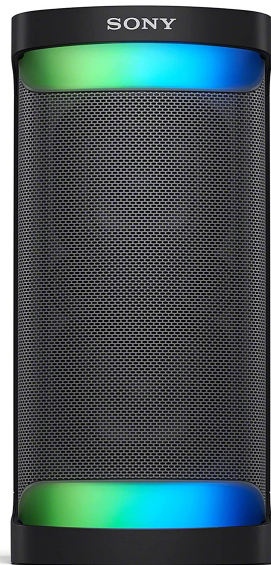

SONY

Sony XP500 X-Series Portable Wireless Speaker

Model No: SRS-XP500

Splash and spill-resistant for worry-free partying

IPX4 WATER RESISTANT

DUAL MIC INPUTS

Unleash your inner pop star
with 2 rear mic / guitar inputs

Specifications:

- Type: Bluetooth Speakers / Wireless Speakers
- Speaker System: Wireless
- Surround: Yes
- Sound Features: Clear Audio+, DSEE, LIVE SOUND
- Bass Boost: Yes
- Display / Panel: NO
- Bluetooth: Yes
- NFC: NO
- Wifi: YES
- Ethernet: NO
- Tuner: NO
- Lighting Effects: YES
- Karaoke: YES
- Speaker / Woofer Specifications: Diameter Of Speaker Unit (Tweeter) 5 cm x 2, Diameter Of Speaker Unit (woofer) 14 cm x 2
- Playable Discs (Audio): NO
- Playable Discs (Video): NO
- Convenience Features: Party Connect
- Built / Design: IPX4 Water Protection
- Inputs: Stereo Mini Jack (IN), USB A, Mic Input (?6.3 mm), Guitar/Mic Input (?6.3 mm)
- Memory Card / USB Support: USB
- Built-In Microphone: NO
- Remote Control: NO
- Play Time: 20 Hours
- Battery: Internal Li-Ion Battery
- Dimensions: 275x572x295 mm
- Weight: 11.2 kg
- Colors: BLACK
- Warranty: 1 Year Manufacturer Warranty